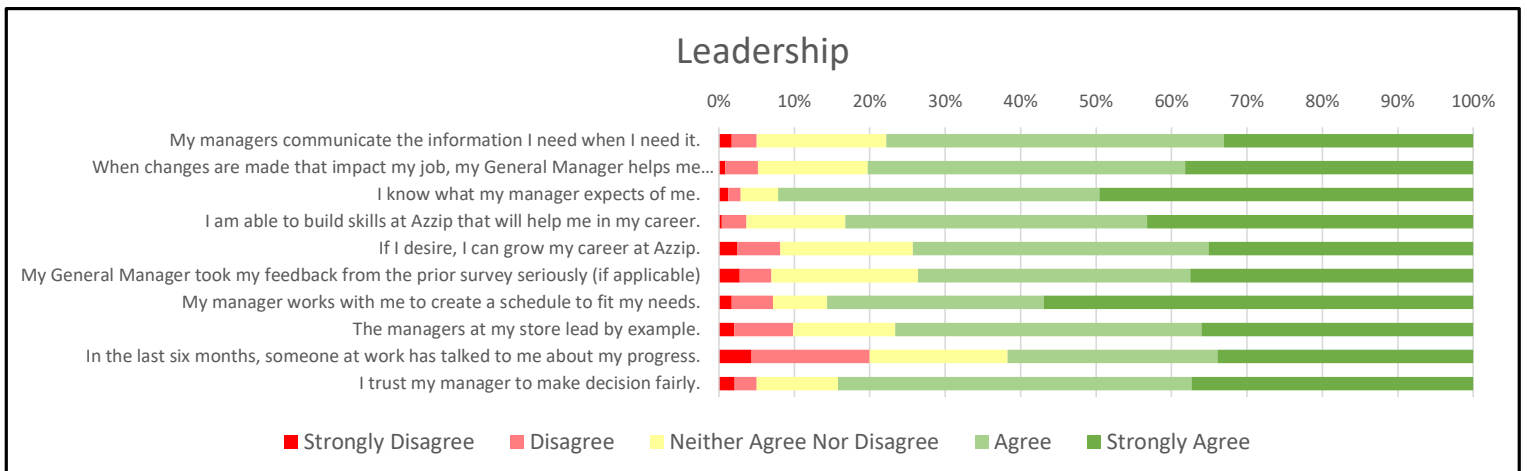

# Azzip Spring 2024 Survey Results

Spring 2024

**Total Responses:** 246  
**Employees:** 284  
**Response Rate:** 86.6%

| Communication  | Very Bad | Somewhat Bad | Neither Good nor Bad | Somewhat Good    | Very Good |
|--|----------|--------------|----------------------|------------------|-----------|
| Please rate the quality of the communication at Azzip. | 4        | 12           | 32                   | 103              | 95        |
|  |          |              |                      | Average Response | 4.1       |