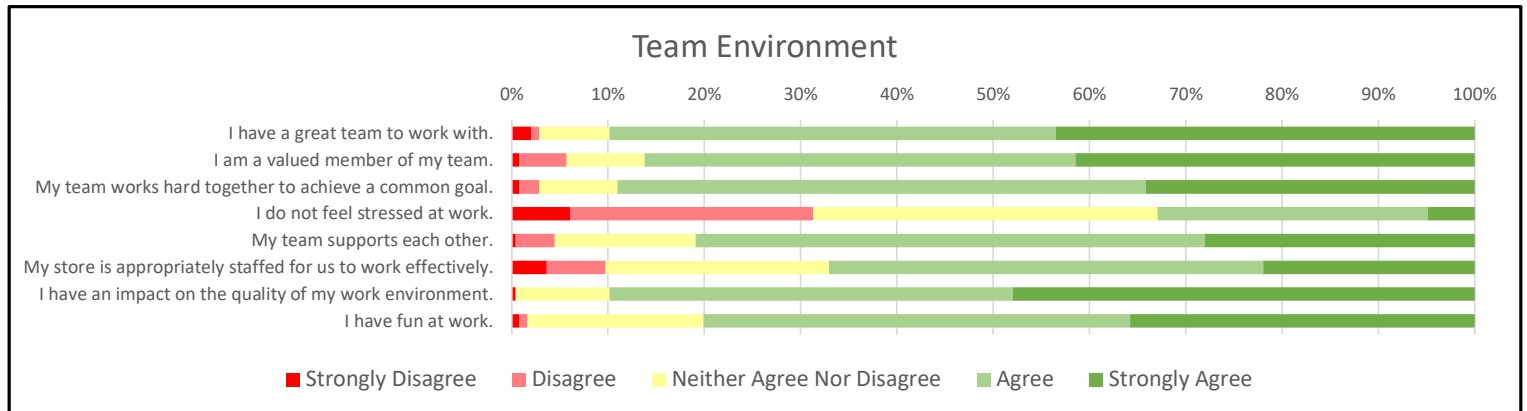

# Azzip Spring 2024 Survey Results

Spring 2024

**Total Responses:** 246  
**Employees:** 284  
**Response Rate:** 86.6%

| Communication  | Very Bad | Somewhat Bad | Neither Good nor Bad | Somewhat Good    | Very Good |
|--|----------|--------------|----------------------|------------------|-----------|
| Please rate the quality of the communication at Azzip. | 4        | 12           | 32                   | 103              | 95        |
|  |          |              |                      | Average Response | 4.1       |