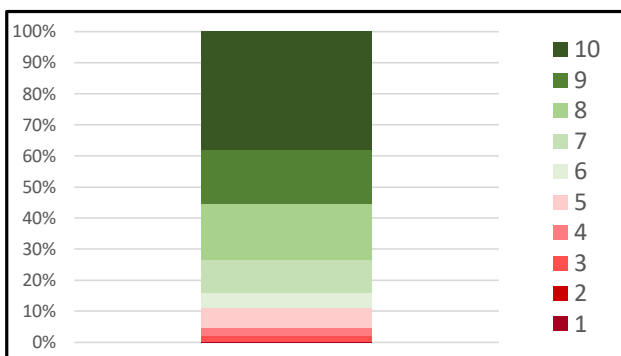

Scale	Response
0	1
1	1
2	0
3	5
4	6
5	16
6	12
7	26
8	44
9	42
10	93