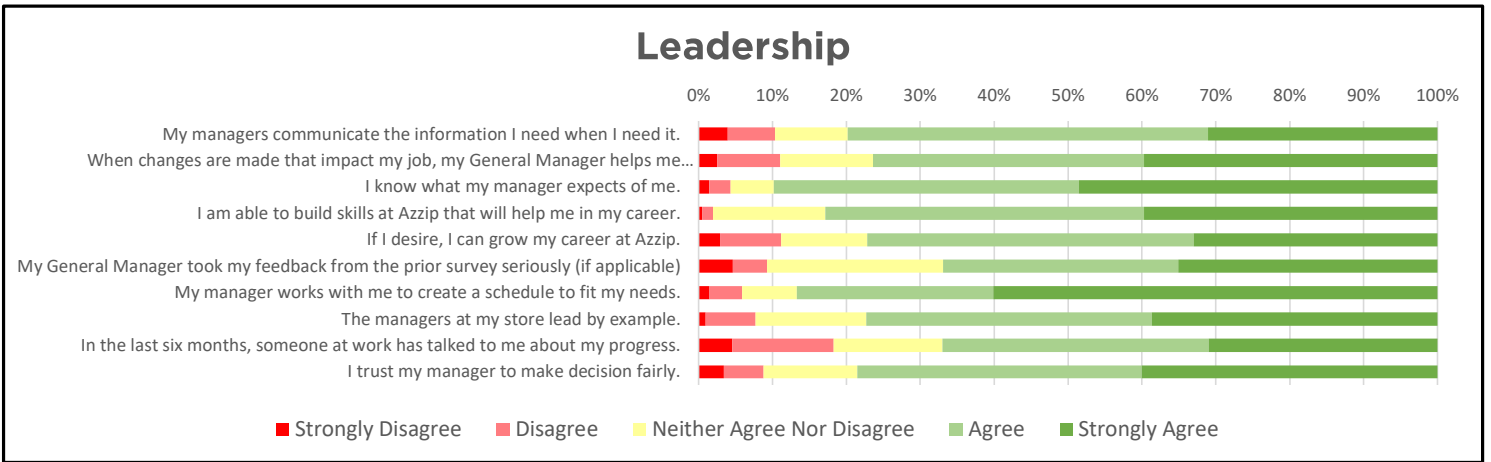

# Azzip Spring 2023 Survey Results

Spring 2023

**Total Responses:** 208  
**Employees:** 270  
**Response Rate:** 77.0%

Retention	Extremely Unlikely	Somewhat Unlikely	Neither Likely nor Unlikely	Somewhat Likely	Extremely Likely
How likely are you to be employed at Azzip in one year?	16	30	20	60	82
			Implied Annual Turnover		35%