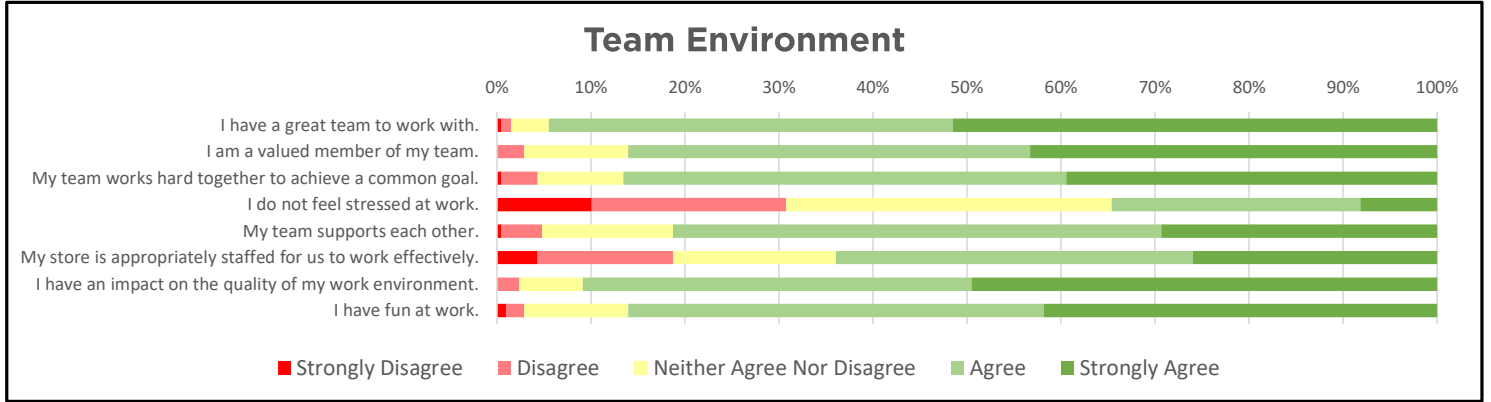

# Azzip Spring 2023 Survey Results

Spring 2023

**Total Responses:** 208  
**Employees:** 270  
**Response Rate:** 77.0%

Retention	Extremely Unlikely	Somewhat Unlikely	Neither Likely nor Unlikely	Somewhat Likely	Extremely Likely
How likely are you to be employed at Azzip in one year?	16	30	20	60	82
			Implied Annual Turnover		35%