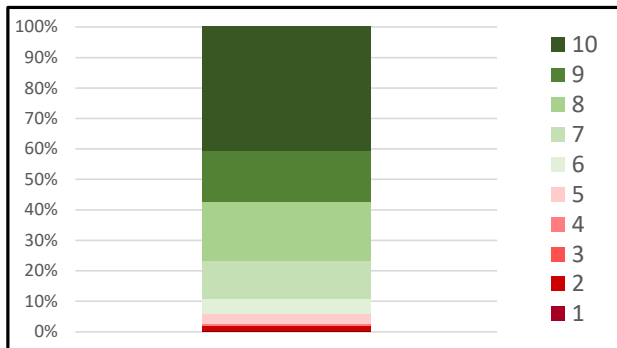

Scale	Response
0	2
1	0
2	3
3	0
4	2
5	6
6	11
7	26
8	40
9	35
10	83