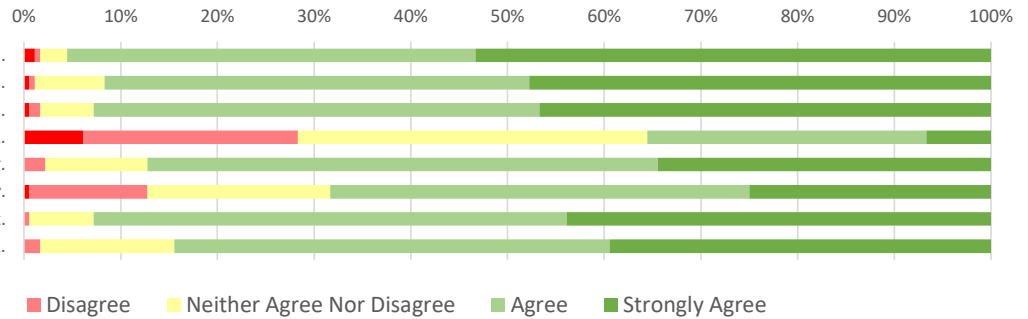

# Azzip Overall Spring 2022 Survey Results

Spring 2022

**Total Responses:** 180  
**Employees:** 221  
**Response Rate:** 81.4%

## Team Environment