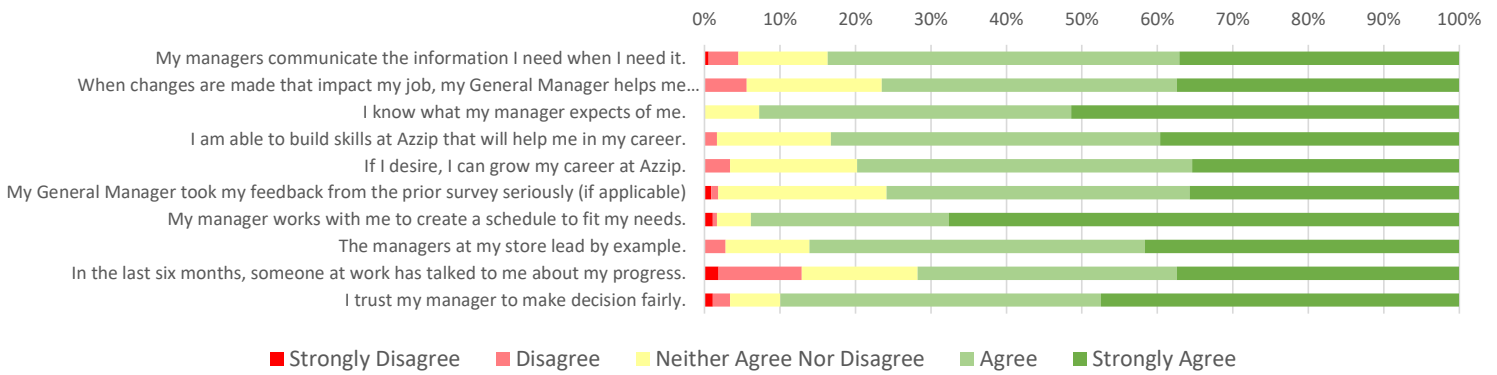

Leadership

Retention	Extremely Unlikely	Somewhat Unlikely	Neither Likely nor Unlikely	Somewhat Likely	Extremely Likely
How likely are you to be employed at Azzip in one year?	15	15	22	48	68
			Implied Annual Turnover		34%

On a scale from 0-10, how likely are you to recommend Azzip Pizza as an employer to a friend?