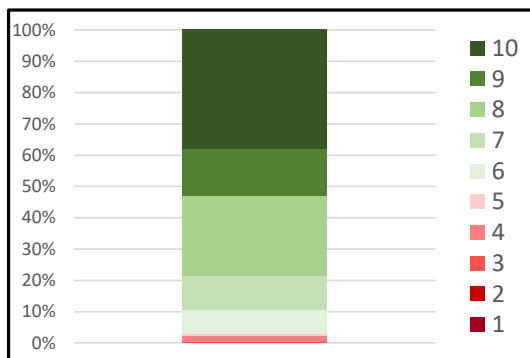

Scale	Response
0	0
1	1
2	0
3	1
4	3
5	2
6	13
7	20
8	46
9	26
10	68