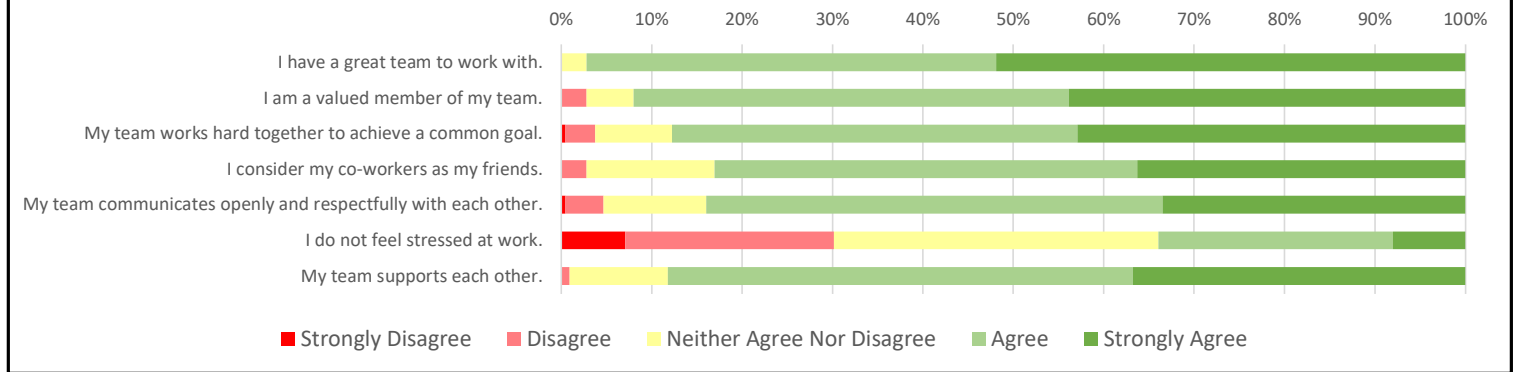

Azzip Overall Fall 2021 Survey Results

Fall 2021

Total Responses: 212
Employees: 238
Response Rate: 89.1%

Team Environment

Leadership

Goals

On a scale from 0-10, how likely are you to recommend Azzip Pizza as an employer to a friend?