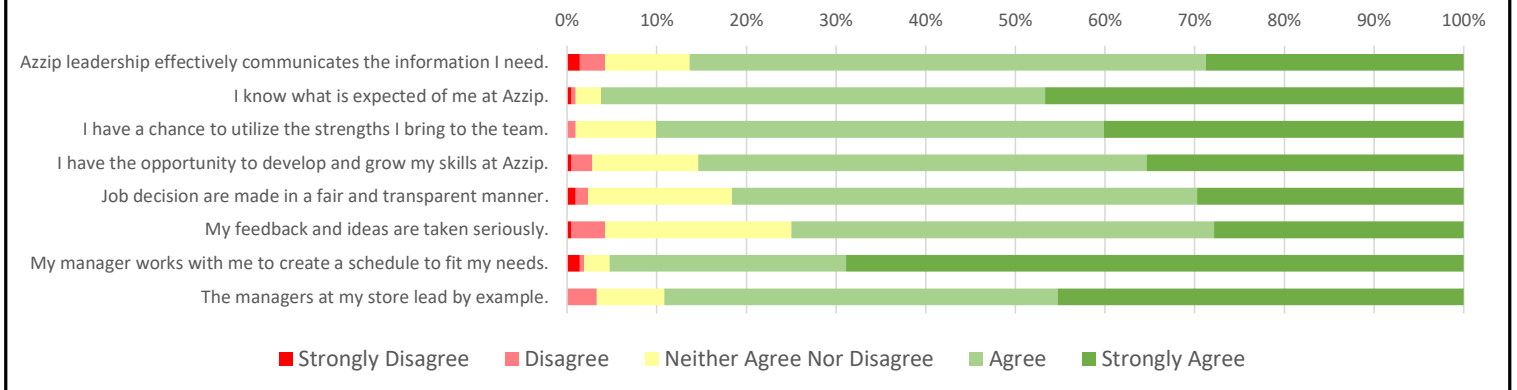

Azzip Overall Fall 2021 Survey Results

Fall 2021

Total Responses: 212
Employees: 238
Response Rate: 89.1%

Team Environment

Leadership

Goals

On a scale from 0-10, how likely are you to recommend Azzip Pizza as an employer to a friend?