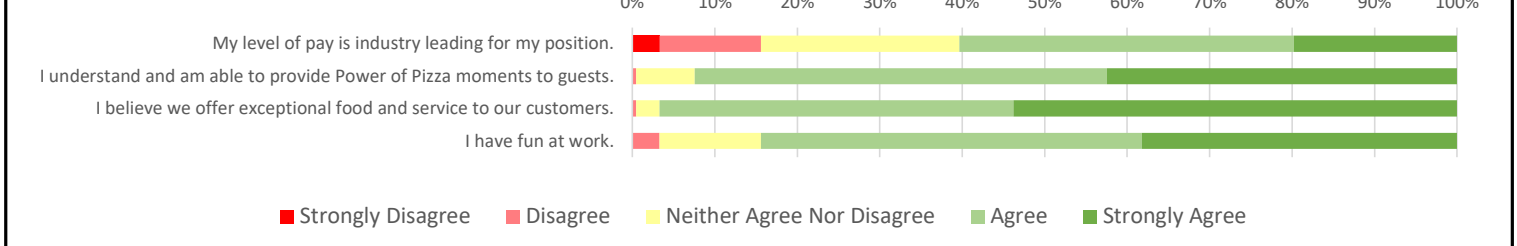

Azzip Overall Fall 2021 Survey Results

Fall 2021

Total Responses: 212
Employees: 238
Response Rate: 89.1%

Team Environment

Leadership

Goals

On a scale from 0-10, how likely are you to recommend Azzip Pizza as an employer to a friend?