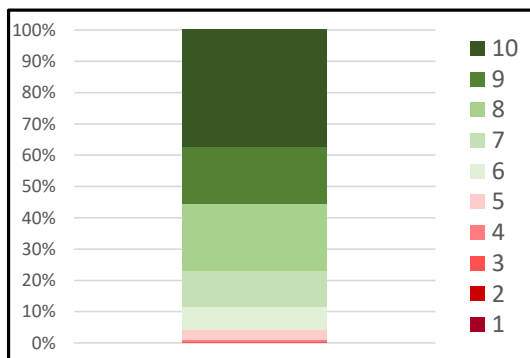

Azzip Overall Fall 2021 Survey Results

Fall 2021

Total Responses: 212
Employees: 238
Response Rate: 89.1%

Team Environment

Leadership

Goals

On a scale from 0-10, how likely are you to recommend Azzip Pizza as an employer to a friend?

Scale	Response
0	0
1	0
2	0
3	2
4	2
5	6
6	16
7	24
8	46
9	38
10	78