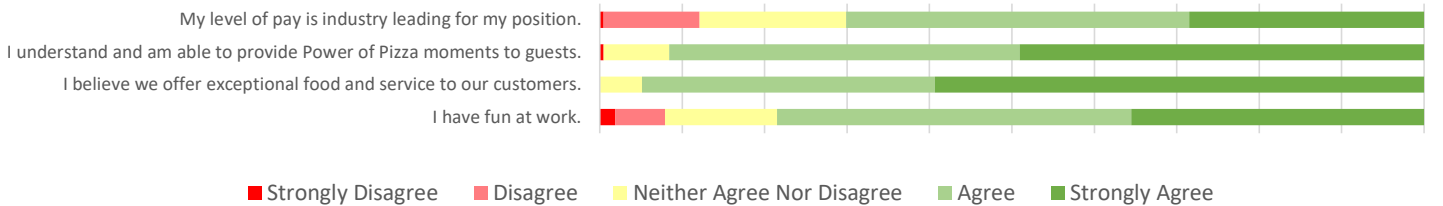

Goals

0% 10% 20% 30% 40% 50% 60% 70% 80% 90% 100%

On a scale from 0-10, how likely are you to recommend Azzip Pizza as an employer to a friend?