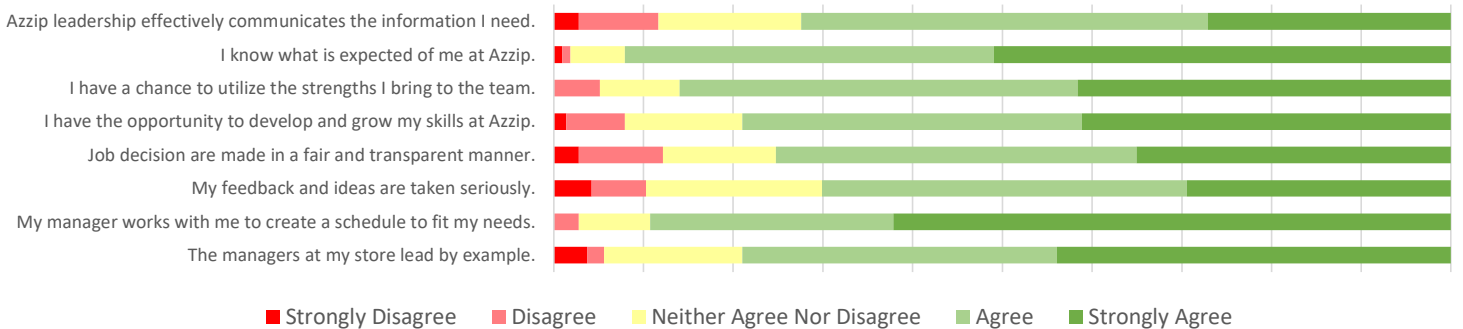

Azzip Overall Spring 2021 Survey Results

Spring 2021

Total Responses: 214
Employees: 225
Response Rate: 95.1%

Team Environment

0% 10% 20% 30% 40% 50% 60% 70% 80% 90% 100%

Leadership

0% 10% 20% 30% 40% 50% 60% 70% 80% 90% 100%