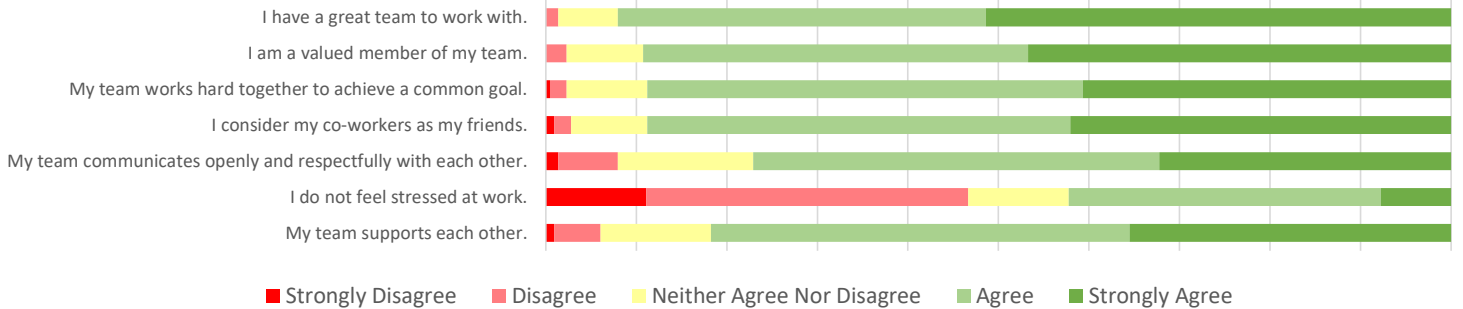

Azzip Overall Spring 2021 Survey Results

Spring 2021

Total Responses: 214
Employees: 225
Response Rate: 95.1%

Team Environment

0% 10% 20% 30% 40% 50% 60% 70% 80% 90% 100%

Leadership

0% 10% 20% 30% 40% 50% 60% 70% 80% 90% 100%