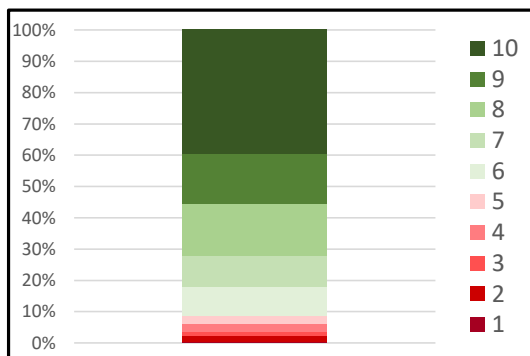

Scale	Response
0	1
1	1
2	4
3	3
4	6
5	5
6	20
7	21
8	36
9	33
10	84