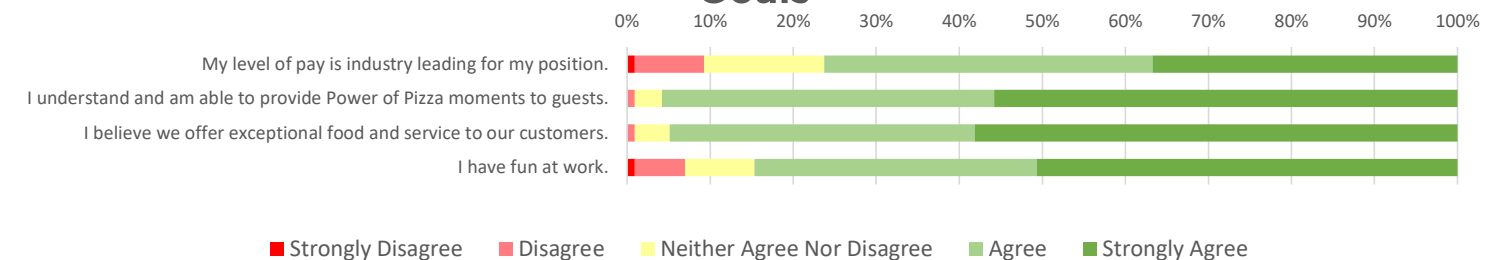

Azzip Wide Fall 2020 Survey Results

Fall 2020

Total Responses: 215
Employees: 228
Response Rate: 94.3%

Team Environment

Leadership

Goals

On a scale from 0-10, how likely are you to recommend Azzip Pizza as an employer to a friend?

Scale	Response
0	1
1	1
2	2
3	1
4	0
5	12
6	7
7	16
8	23
9	38
10	114