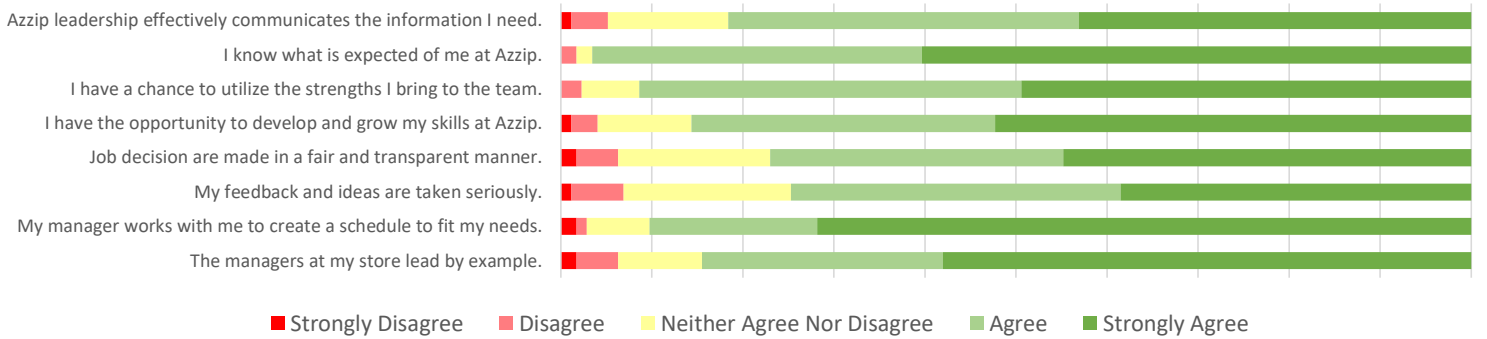

Azzip Wide Spring 2020 Survey Results

Spring 2020

Total Responses: 192
Employees: 225
Response Rate: 85.3%

Team Environment

0% 10% 20% 30% 40% 50% 60% 70% 80% 90% 100%

Leadership

0% 10% 20% 30% 40% 50% 60% 70% 80% 90% 100%