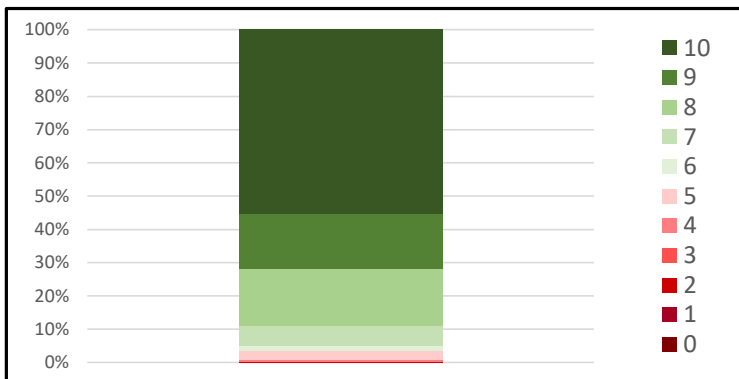

On a scale from 0-10, how likely are you to recommend Azzip Pizza as an employer to a friend?