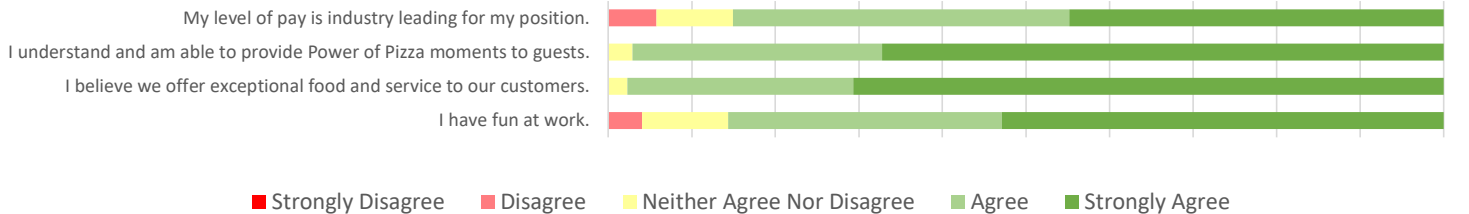

Goals

0% 10% 20% 30% 40% 50% 60% 70% 80% 90% 100%