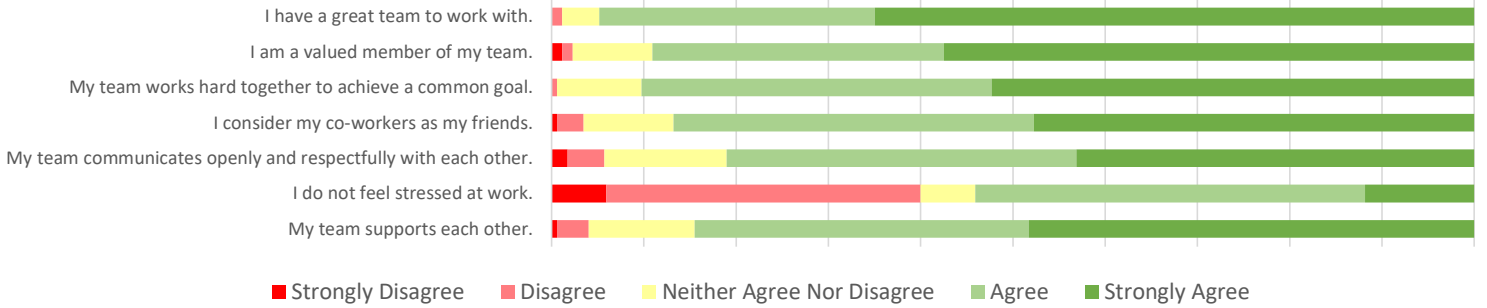

Azzip Wide Spring 2020 Survey Results

Spring 2020

Total Responses: 192
Employees: 225
Response Rate: 85.3%

Team Environment

0% 10% 20% 30% 40% 50% 60% 70% 80% 90% 100%

Leadership

0% 10% 20% 30% 40% 50% 60% 70% 80% 90% 100%